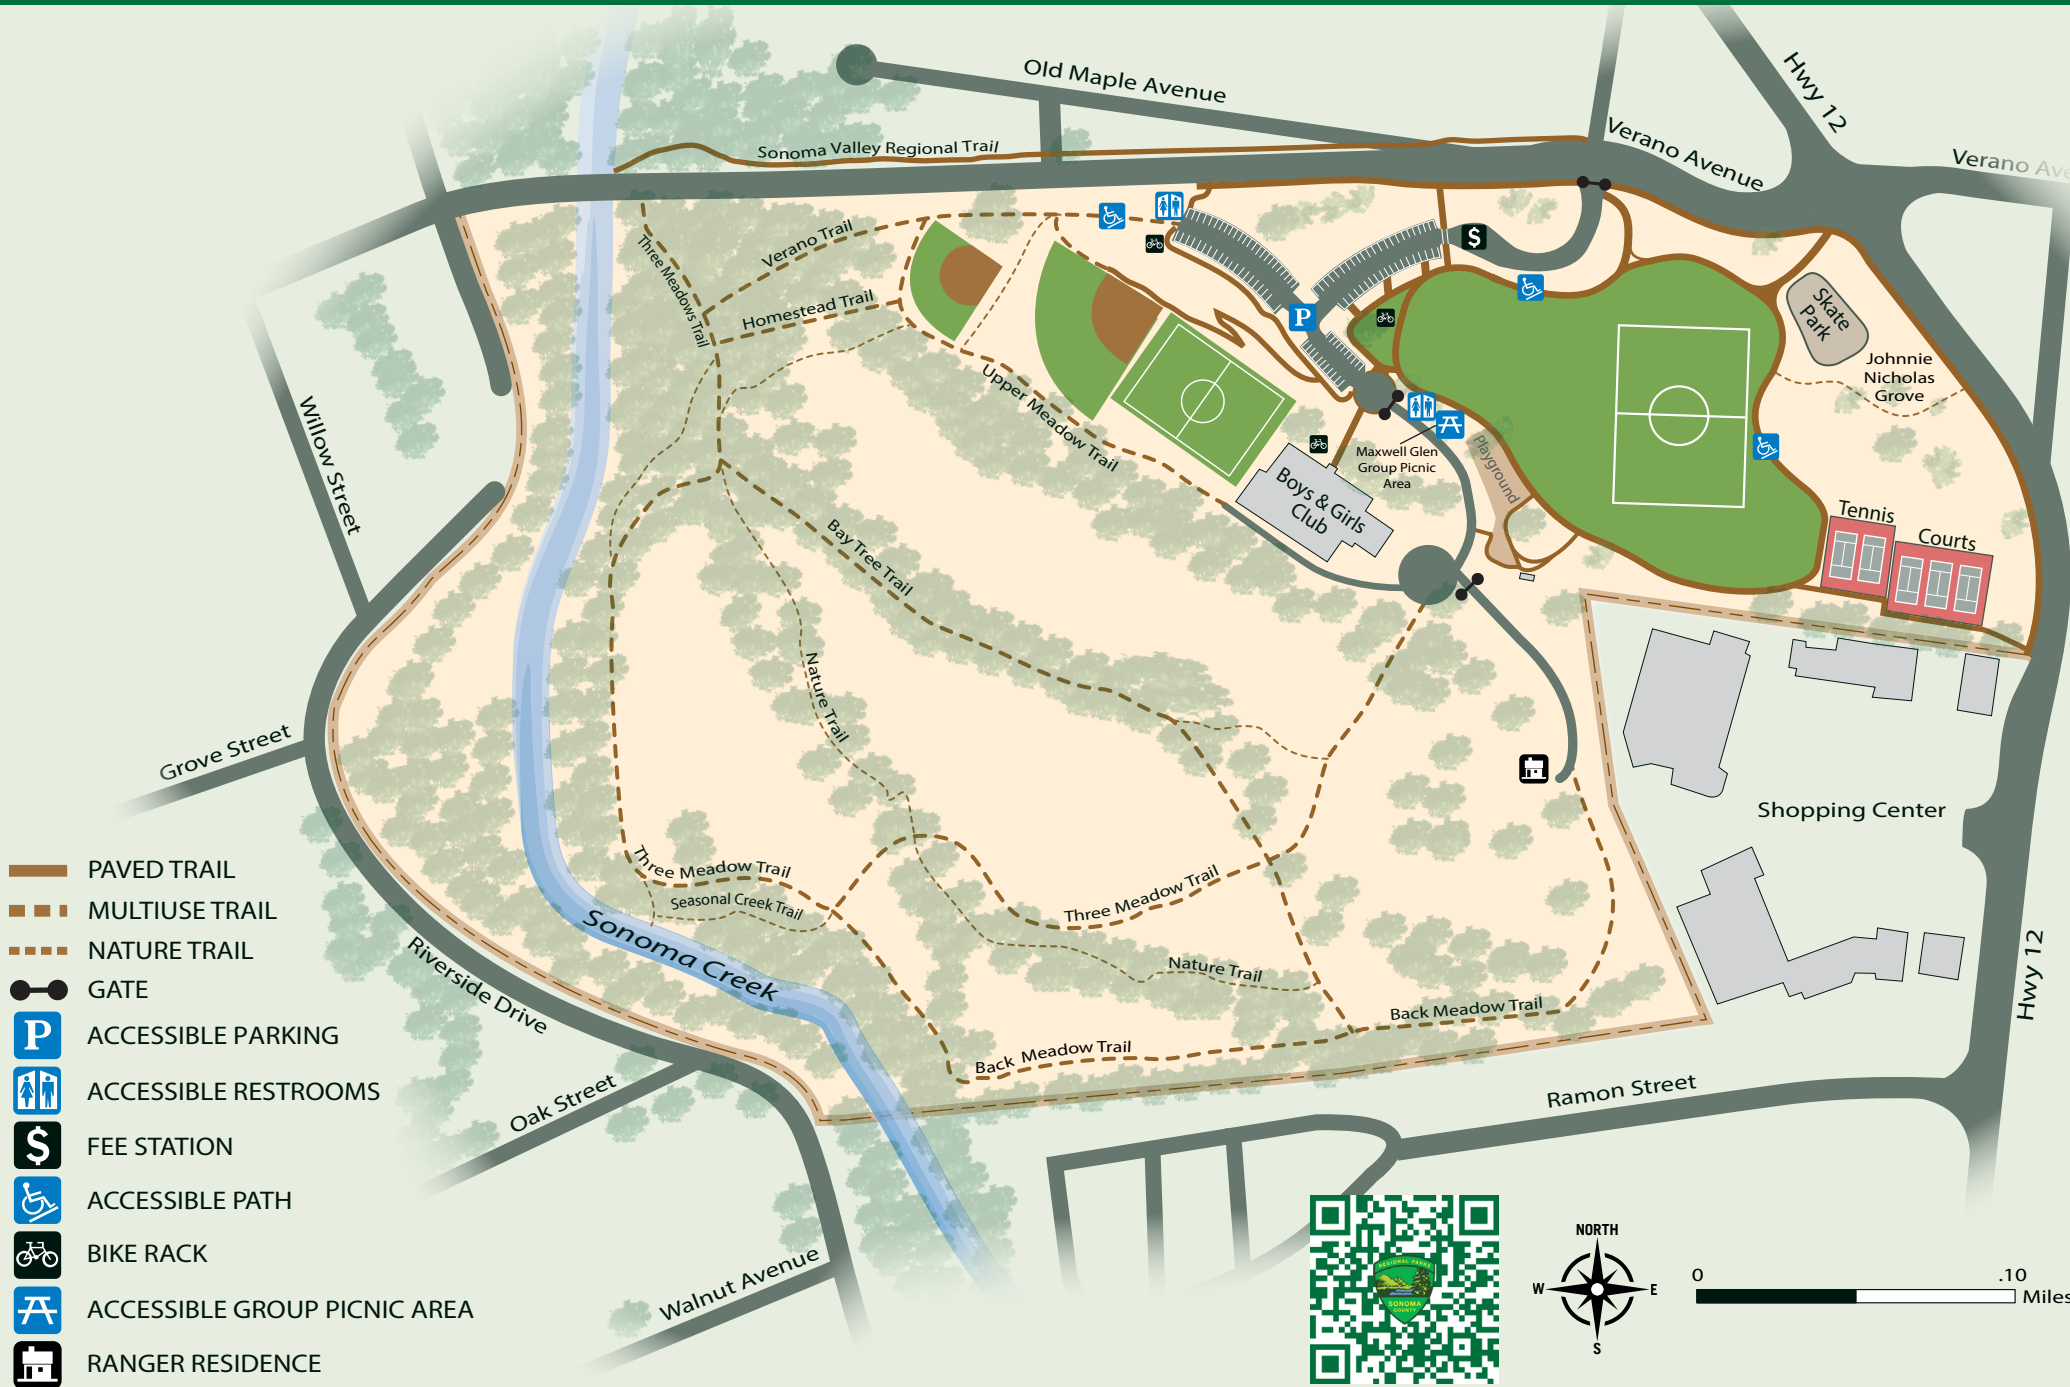

Maxwell Farms Regional Park

SONOMA COUNTY REGIONAL PARKS

- PAVED TRAIL
- MULTIUSE TRAIL
- NATURE TRAIL
- GATE
- ACCESSIBLE PARKING
- ACCESSIBLE RESTROOMS
- FEE STATION
- ACCESSIBLE PATH
- BIKE RACK
- ACCESSIBLE GROUP PICNIC AREA
- RANGER RESIDENCE