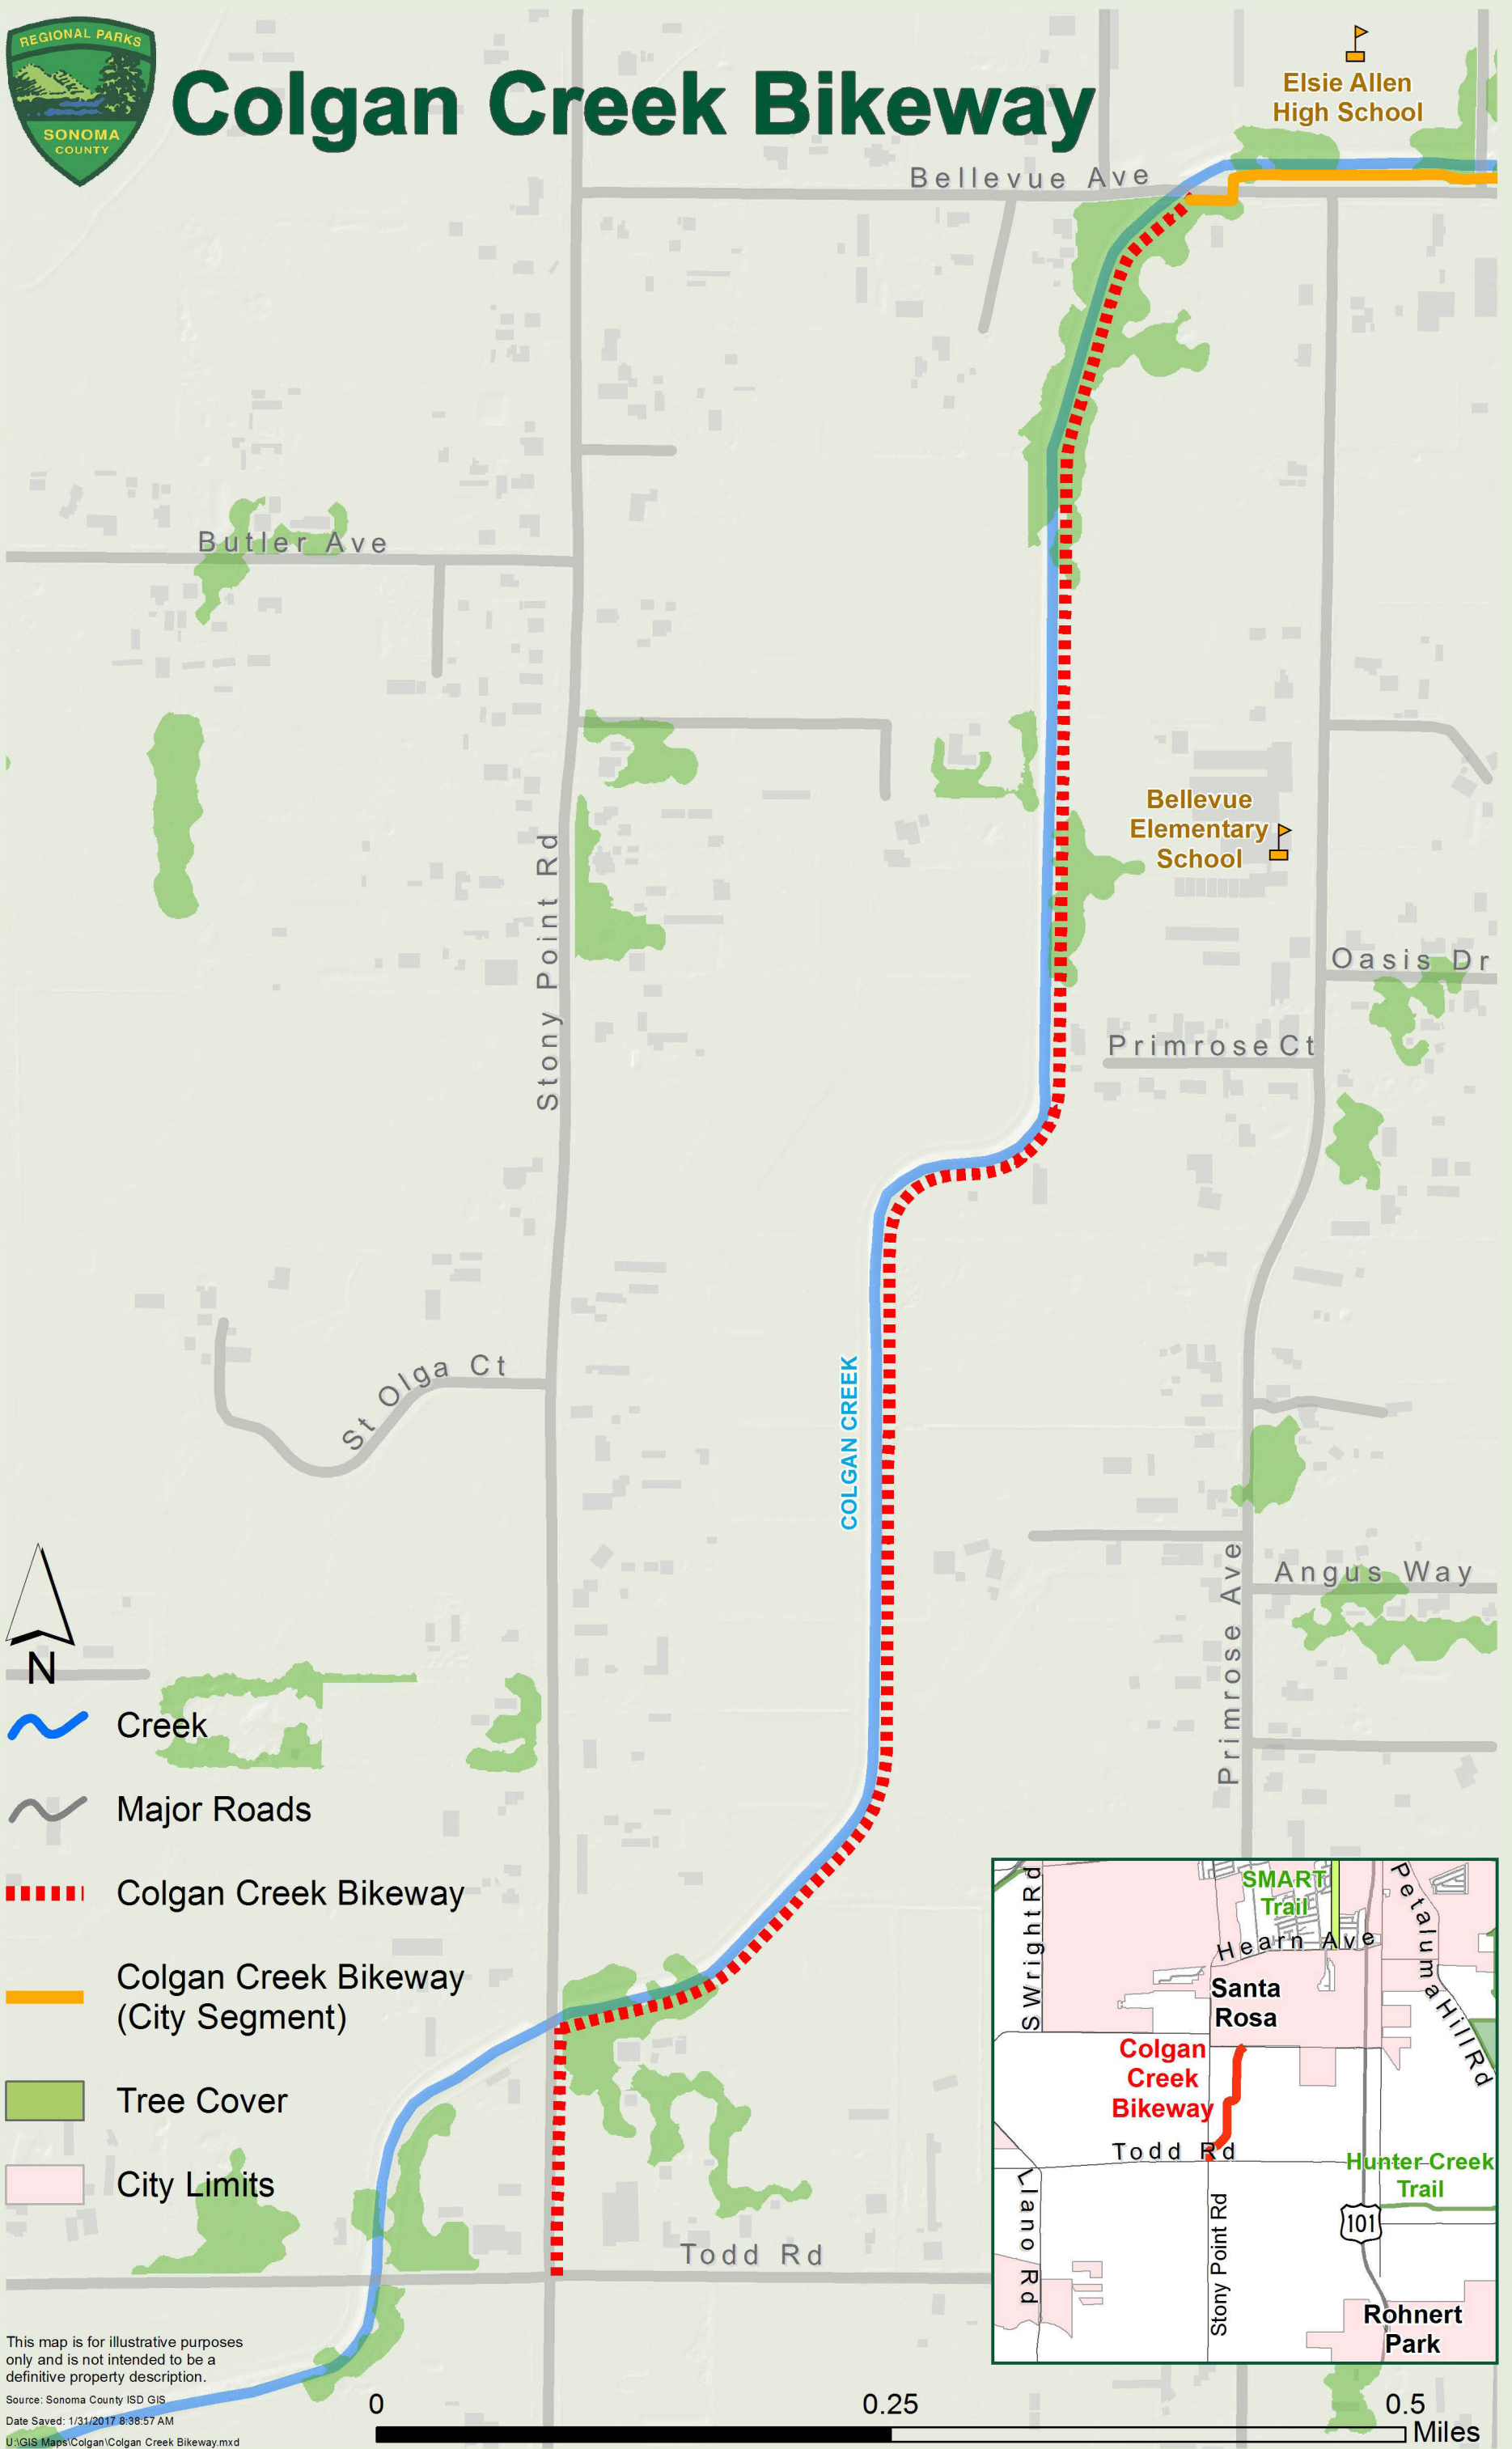

Colgan Creek Bikeway

Elsie Allen High School

Bellevue Elementary School

Primrose Ct

Primrose Ave

Todd Rd

- Creek
- Major Roads
- Colgan Creek Bikeway
- Colgan Creek Bikeway (City Segment)
- Tree Cover
- City Limits

This map is for illustrative purposes only and is not intended to be a definitive property description.
 Source: Sonoma County ISD GIS
 Date Saved: 1/31/2017 8:38:57 AM
 U:\GIS Maps\Colgan\Colgan Creek Bikeway.mxd