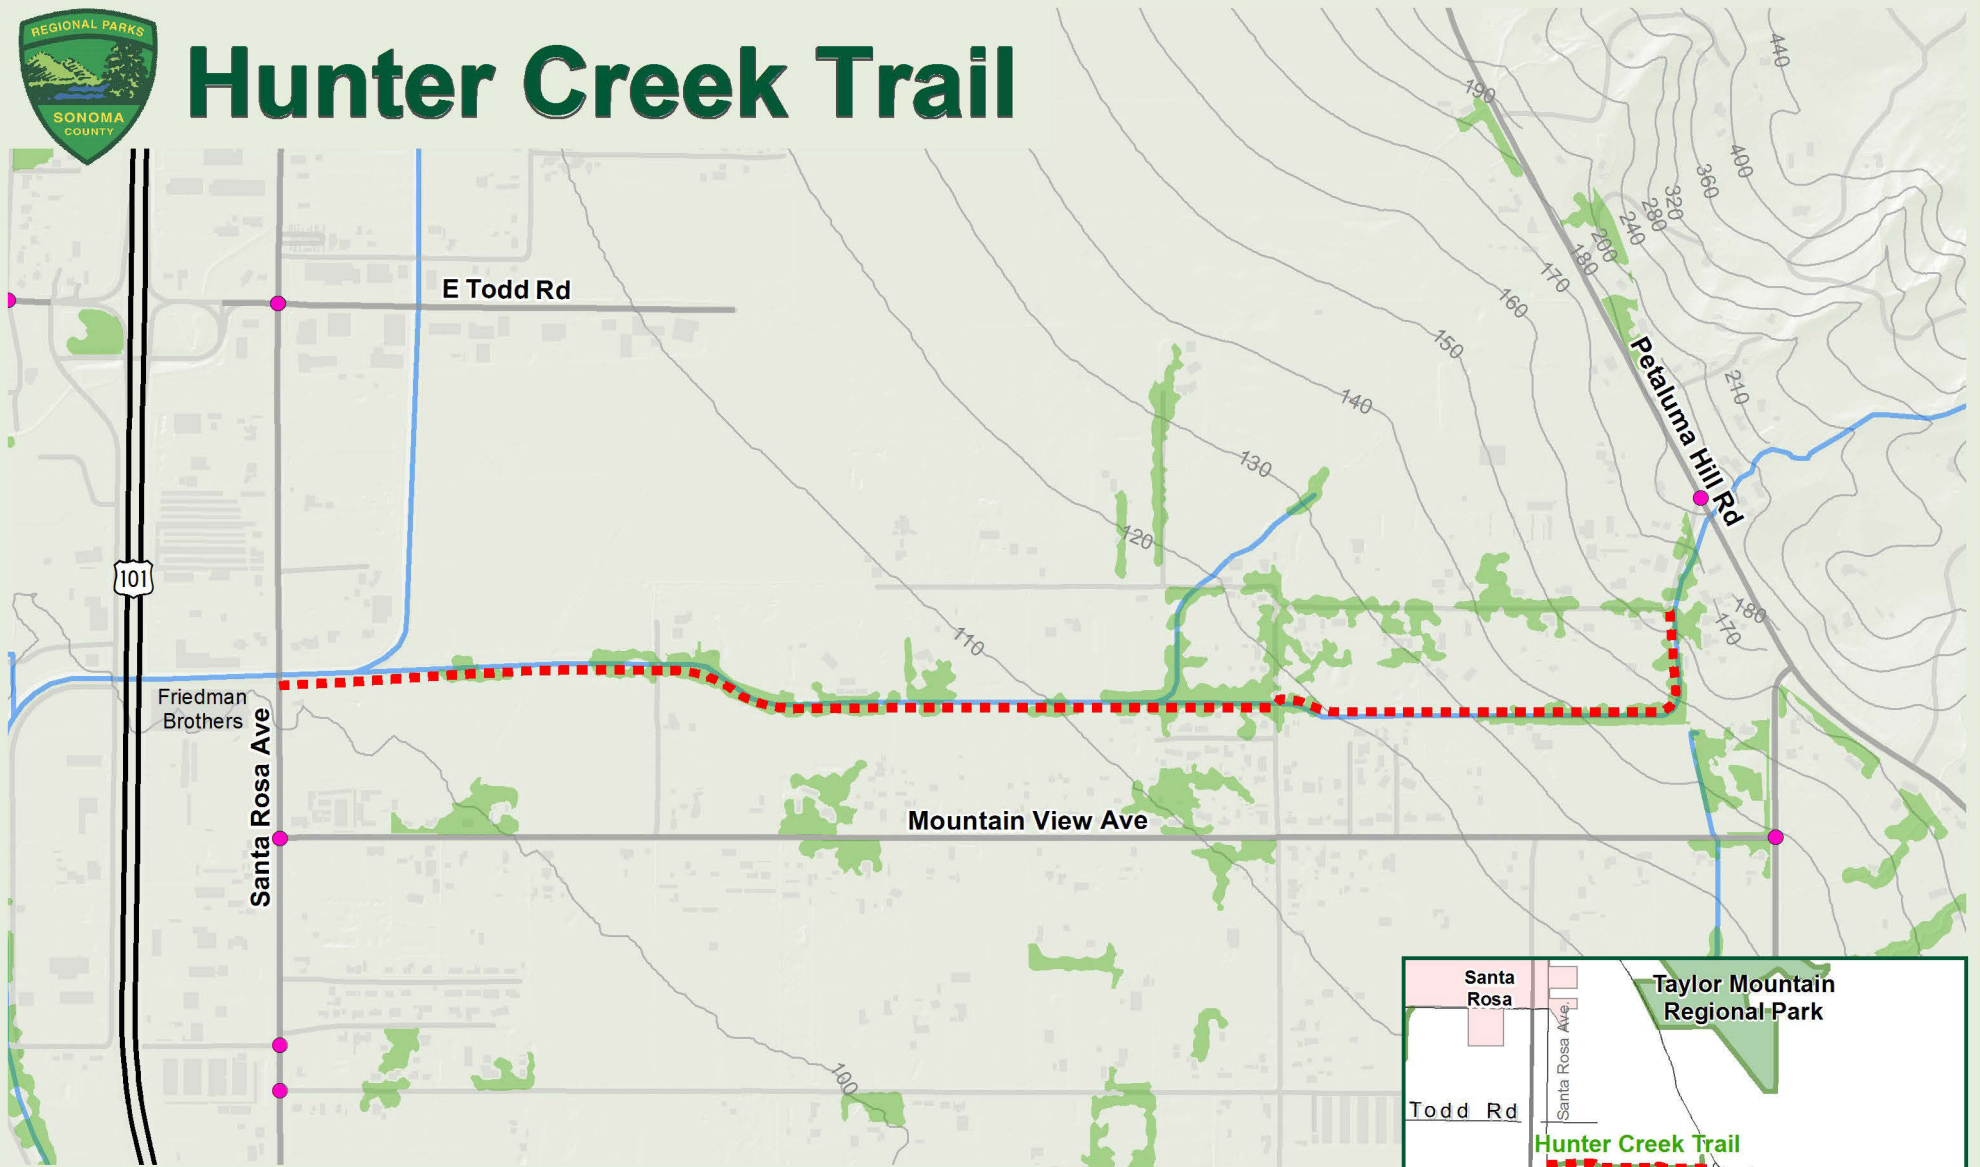

# Hunter Creek Trail

101

E Todd Rd

Friedman Brothers

Santa Rosa Ave

Mountain View Ave

Petaluma Hill Rd

● Bus Stop

--- Hunter Creek Trail

~ Creek

■ Tree Cover

~ Major Roads

■ City Limits

This map is for illustrative purposes only and is not intended to be a definitive property description.  
Source: Sonoma County ISD GIS  
Date Saved: 1/30/2017 11:37:39 AM  
U:\GIS Maps\Hunter Lane\Hunter Creek Trail Map.mxd