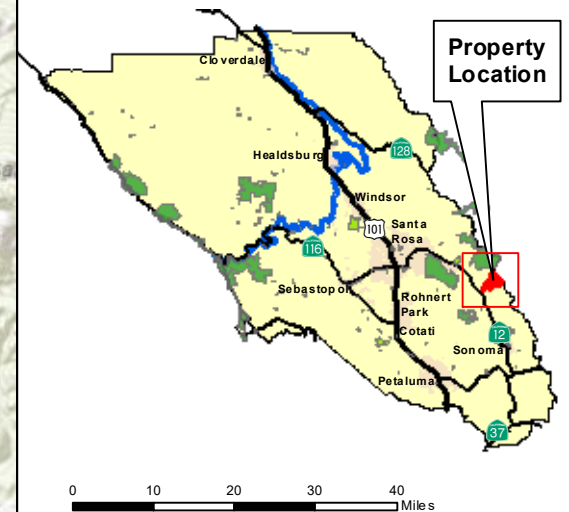

Sources: Esri, HERE, Garmin, Intermap, increment P Corp., GEBCO USGS, FAO, NPS, NRCAN, GeoBase, IGN, Kadaster NL, Ordnance Survey, Esri Japan, METI, Esri China (Hong Kong), c) OpenStreetMap contributors, and the GIS User Community

# Calabazas Creek Regional Park & Open Space Preserve

Site Location Map  
Sonoma County  
Regional Parks

Author: Sonoma County Regional Parks  
This map is for illustrative purposes and is not intended to be a definitive property description.  
October 2022