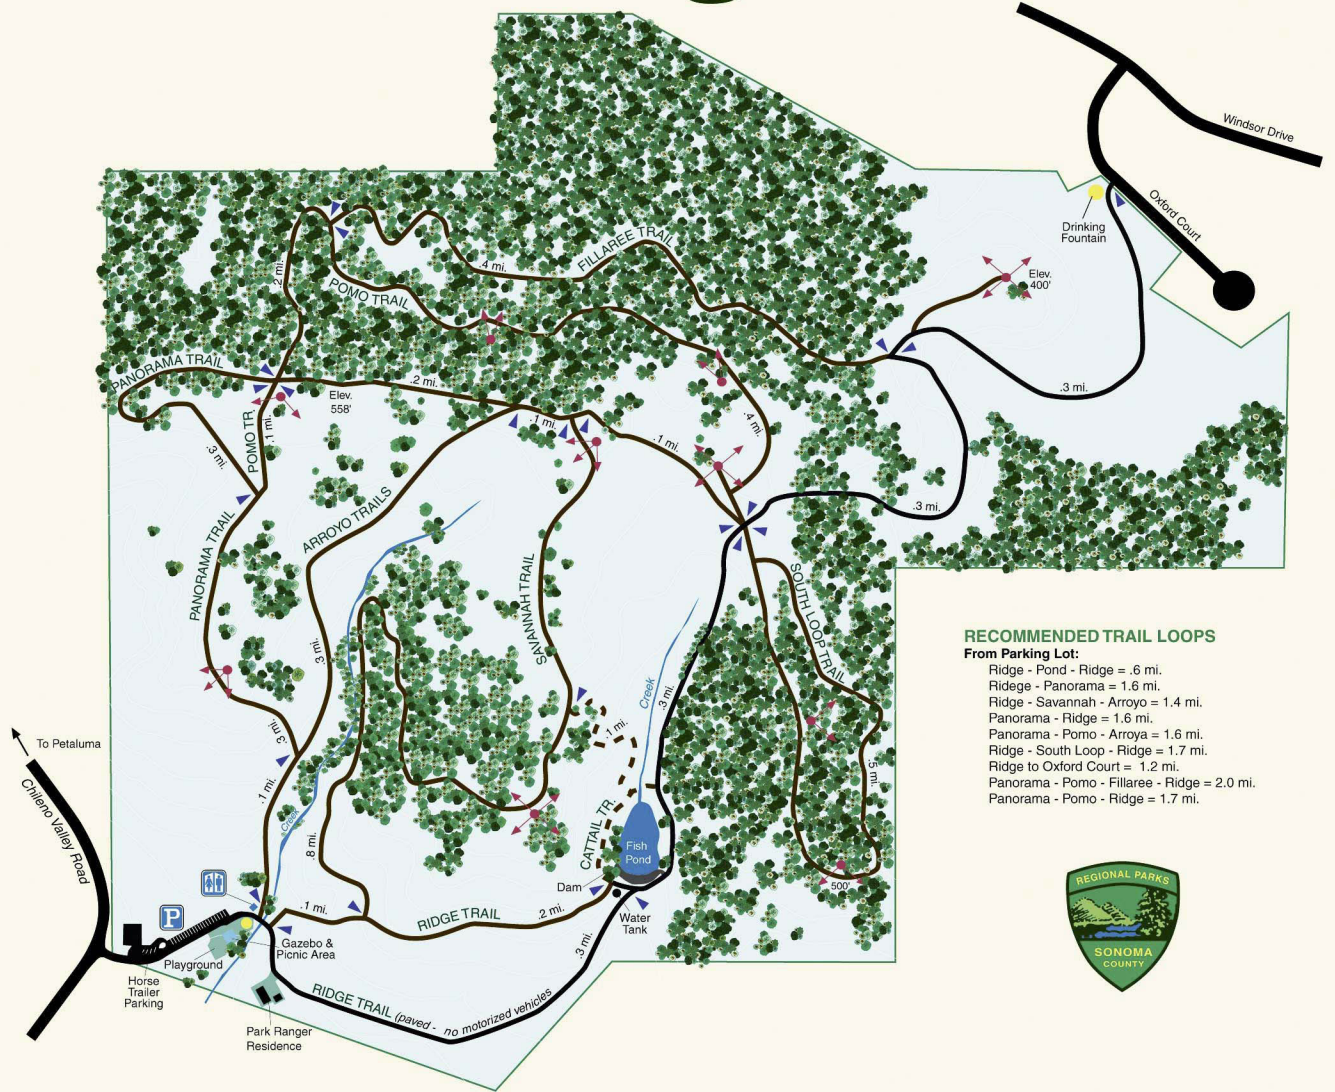

## MAP LEGEND

 DIRT TRAIL  
(Equestrian, Hiking, Bicycle)

 SEASONAL DIRT TRAIL

 PUBLIC ROADS

 PAVED TRAIL  
OVERLOOK

 MILE MARKER

 PICNIC TABLES

 RESTROOMS

 DISABLED ACCESS

 PARKING

 DRINKING FOUNTAIN

0 .05 .1  
SCALE IN MILES

## RECOMMENDED TRAIL LOOPS

### From Parking Lot:

- Ridge - Pond - Ridge = .6 mi.
- Ridge - Panorama = 1.6 mi.
- Ridge - Savannah - Arroyo = 1.4 mi.
- Panorama - Ridge = 1.6 mi.
- Panorama - Pomo - Arroyo = 1.6 mi.
- Ridge - South Loop - Ridge = 1.7 mi.
- Ridge to Oxford Court = 1.2 mi.
- Panorama - Pomo - Fillaree - Ridge = 2.0 mi.
- Panorama - Pomo - Ridge = 1.7 mi.